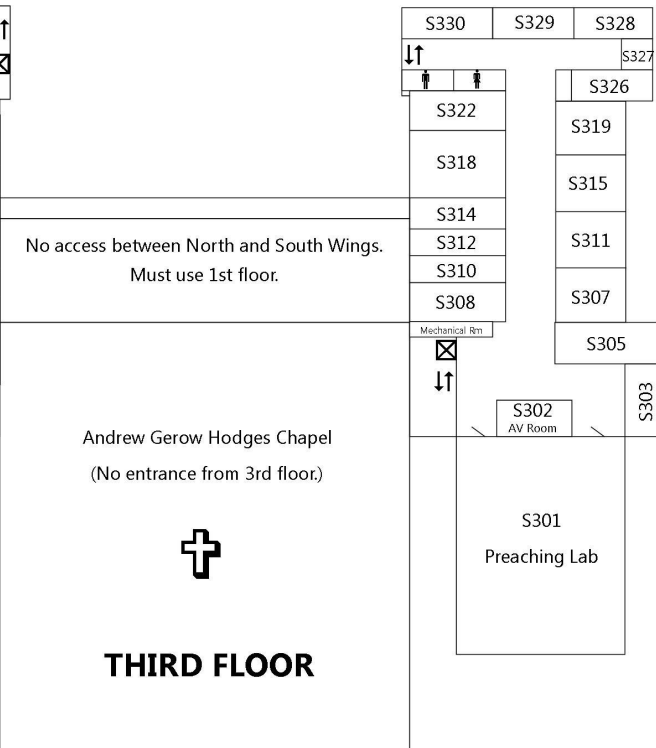

**LEGEND**

- ↕ Stairs
- ⊠ Elevator
- ↔ Entrance & Exit
- ♂ ♀ Restrooms
- 🌐 Global Center
- ✠ Chapel Entrance from building

No access between North and South Wings. Must use 1st floor.